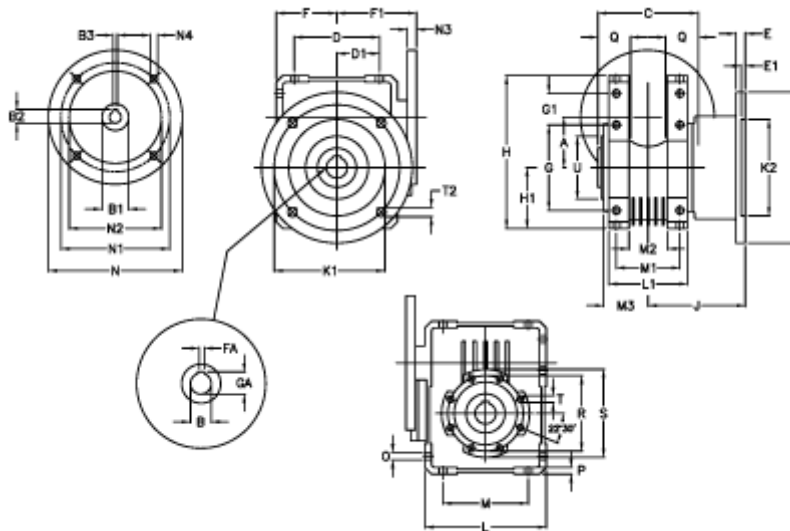

Article number: 392211005643616

Description: Worm Gear with Torque Limiter  
W110 L1-UF-56-P90 B14

## Measures

A = 110.10	E = 20	H = 308.0	M = 184	N4 = 9	U = 130
B = 42	E1 = 12	H1 = 125.0	M1 = 115	O = 14.0	
B1 E7 = 24	F = 125	J = 179.5	M2 = 69	P = 14	
B2 = 27.3	F1 = 143	K = 280	M3 = 73	Q = 45	
B3 H9 = 8	FA = 12	K1 = 230	N = 140	R = 165	
C = 155	G = 184	K2 = 170	N1 = 115	S = 200	
D = 174.0	G1 = 58.0	L = 250	N2 = 95	T = M12x19	
D1 = 82.0	GA = 45.3	L1 = 143	N3 = 6.5	T2 = 13.0	